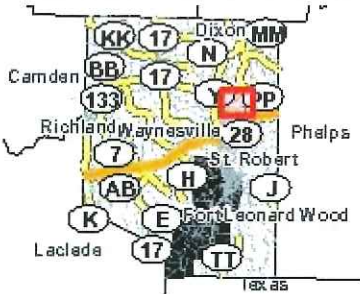

# Pulaski County, MO

### Legend

- Interstate
- State Highway
- Road
- County Boundary
- FT\_LEONARD\_BLACKOUT\_A

### Notes

4,473.5      0      2,236.74      4,473.5 Feet

This map is a user generated static output from an Internet mapping site and is for reference only. Data layers that appear on this map may or may not be accurate, current, or otherwise reliable.  
**THIS MAP IS NOT TO BE USED FOR NAVIGATION**