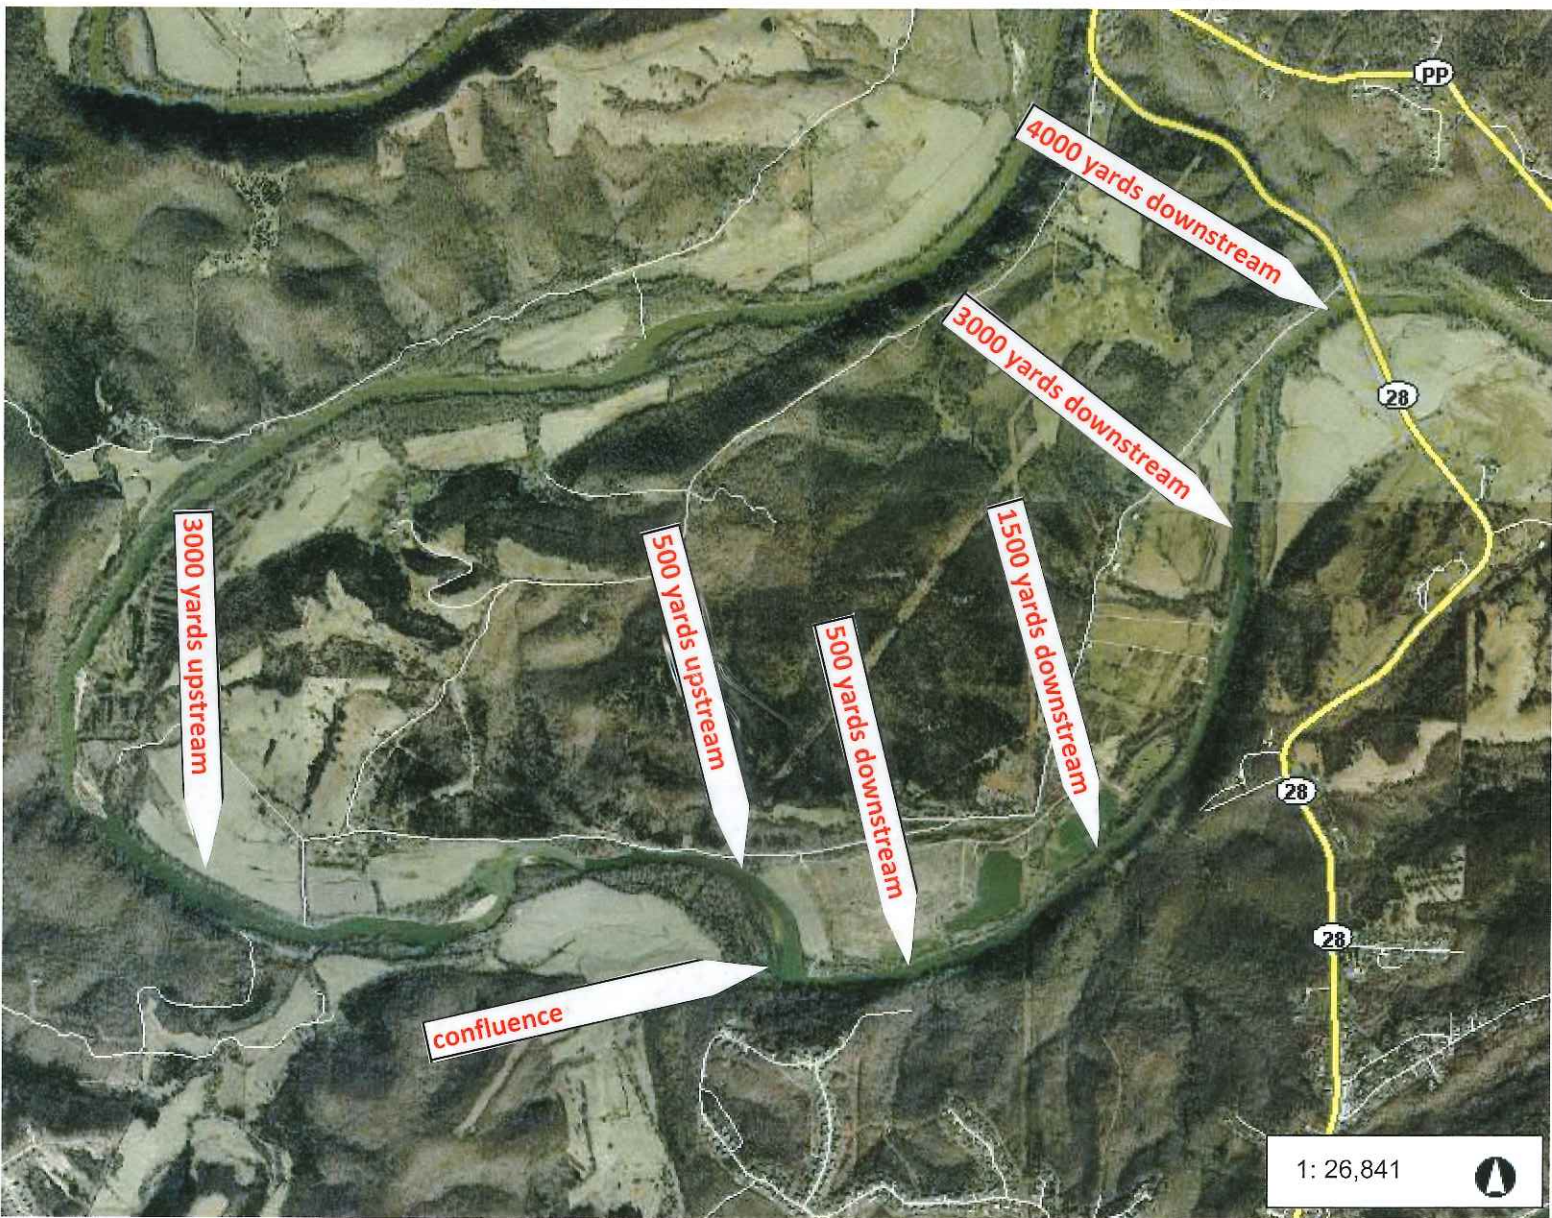

Pulaski County, MO

Legend

- Interstate
- State Highway
- Road
- County Boundary
- FT_LEONARD_BLACKOUT_A

Notes

4,473.5 0 2,236.74 4,473.5 Feet

This map is a user generated static output from an Internet mapping site and is for reference only. Data layers that appear on this map may or may not be accurate, current, or otherwise reliable.
THIS MAP IS NOT TO BE USED FOR NAVIGATION